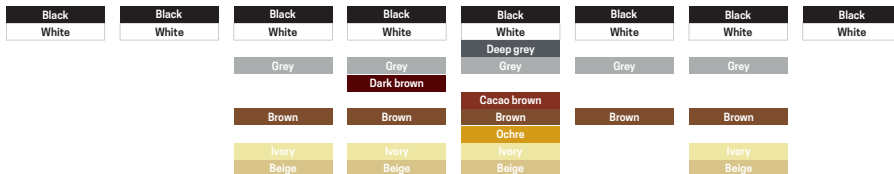

COLOUR CHART

THE 66 COLOURS OF CREATION

Metallic colors

Neon colors

Glittery colors

Classic colors

Dark blue	Dark blue	Dark blue	Navy blue	Prussian blue	Dark blue	Dark blue	Dark blue
Light blue	Light blue	Light blue	Dark blue	Dark blue	Dark blue	Dark blue	Light blue
	Glacier blue		Light blue	Light blue	Light blue	Light blue	Light blue
		Sky blue	Sky blue	Sky blue			
		Slate grey	Slate grey	Slate grey		Slate grey	
	Lavender	Lavender	Lilac	Lilac			
	Violet	Violet	Lavender	Lavender	Violet	Violet	
			Violet	Violet			
			Fuchsia	Fuchsia			
Pink	Pink	Pink	Pink	Pink	Pink	Pink	Pink
		Corail pink	Corail pink	Corail pink			
	Light pink	Light pink	Light pink	Light pink			
Red	Red	Red	Red	Red	Red	Red	Red
			Dark red	Dark red			
		Wine red	Wine red	Wine red		Wine red	
	Orange	Orange	Orange	Orange	Orange	Orange	
			Bright yellow	Bright yellow	Bright yellow	Bright yellow	
	Apricot	Apricot	Apricot	Apricot			
Yellow	Yellow	Light orange	Light orange	Light orange	Light orange	Light orange	
	Sunshine yellow	Yellow	Yellow	Yellow	Yellow	Yellow	Yellow
		Sunshine yellow	Sunshine yellow	Sunshine yellow			
		Straw yellow		Straw yellow		Straw yellow	
		Apple green	Apple green	Apple green			
	Aqua green	Light green	Light green	Light green	Light green	Light green	
Green	Green	Aqua green	Aqua green	Aqua green			
		Green	Green	Green	Green	Green	Green
		Emerald green	Emerald green	Emerald green			
			Khaki green	Khaki green			
				English green			