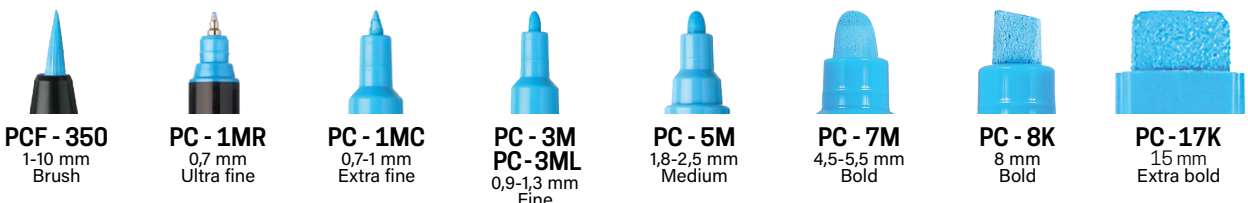

COLOUR CHART

THE 55 COLOURS OF CREATION

Metallic colours

Gold Silver	Gold Silver	Gold Silver	Gold Silver Bronze	Gold Silver Bronze Metallic blue Metallic violet Metallic pink Metallic red Metallic green	Gold Silver Bronze Metallic blue Metallic violet Metallic pink Metallic red Metallic green	Gold Silver
----------------	----------------	----------------	--------------------------	---	---	----------------

Fluoro colours

Fluo pink	Fluo pink
Red fluo	Red fluo
Fluo orange	Fluo orange
Fluo light orange	Fluo light orange
Yellow fluo	Yellow fluo
Green fluo	Green fluo

Glitter colours

Blue
Light blue
Violet
Pink
Red
Orange
Yellow
Green

Classic colours

Black White	Black White	Black White Grey	Black White Grey Dark brown Brown Ivory Beige	Black White Grey Brown Ivory Beige	Black White Grey Brown	Black White Grey Brown Ivory Beige	Black White
Dark blue Light blue	Dark blue Light blue	Dark blue Light blue	Dark blue Light blue Navy blue	Dark blue Light blue	Dark blue Light blue	Dark blue Light blue Turquoise	Dark blue Light blue
		Slate grey	Slate grey Lilac	Slate grey Lilac	Violet	Violet	
Pink	Pink	Pink	Fuchsia Pink	Pink Corail pink Light pink	Pink	Pink	Pink
Red	Red	Light pink Red	Light pink Red Dark red Red wine	Red Red wine	Red	Red Red wine	Red
	Orange	Red wine Orange	Orange Bright yellow	Orange Bright yellow	Orange Bright yellow	Orange Bright yellow	
Yellow	Yellow	Light orange Yellow Straw yellow	Light orange Yellow	Light orange Yellow Straw yellow	Light orange Yellow	Light orange Yellow Straw yellow	Yellow
		Light green	Apple green Light green	Apple green Light green Aqua green	Light green	Light green	
Green	Green	Green	Green Emerald green Khaki green	Green Emerald green	Green	Green	Green